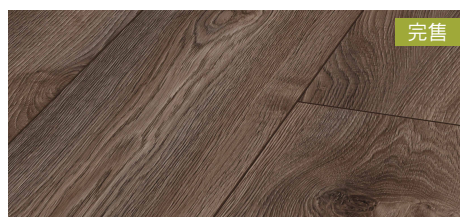

完售

ES244012-021
244mm x 10mm x 1845mm

寧靜時光